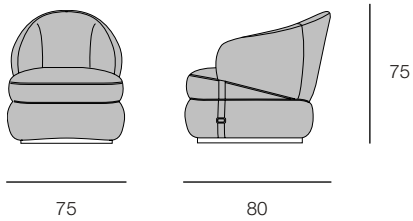

BLOOM small armchair

Designer: Turri
Year: 2018

DESCRIPTION

Bloom, a small armchair with soft and graceful lines. A sinuous profile that gives to these armchairs a strong appeal. Bloom armchairs are available in with headrest in leather or with side strap, with leather or fabric covering.

DRAWINGS

measures in cm

WITH STRAP

WITH HEADREST