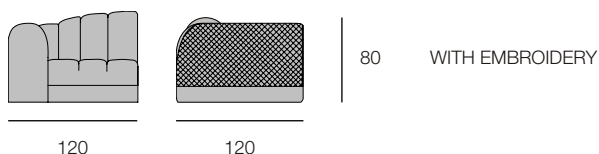

DRAWINGS

measures in cm

Corner unit