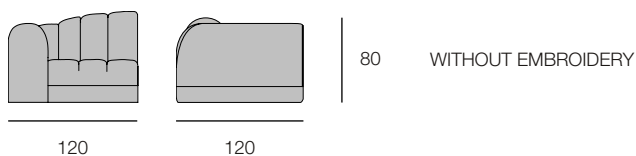

Corner unit