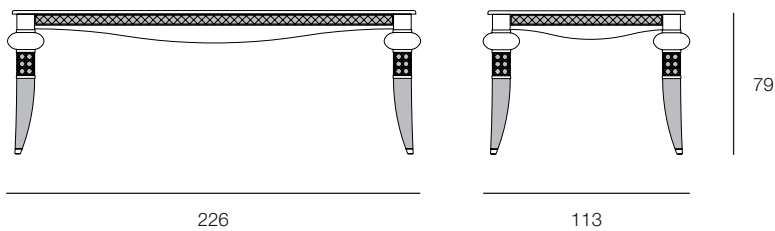

CARACTERE Rectangular table

Designer: Roberto Serio

Year: 2013

DESCRIPTION

Caractere collection rectangular table. Wooden structure, hand-decorated, gloss polyester finish ecru matterly effect. Top in marble Calacatta Oro. Legs and embroidery section covered with fabric. Gold metal details. Also available with wooden top. More wooden finishes, marbles and leathers are available in our samples books.

DRAWINGS

measures in cm

TOP