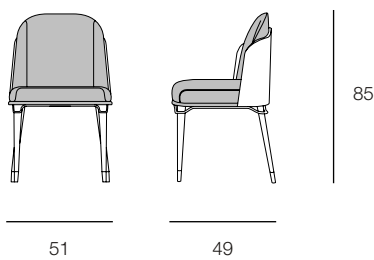

## MELTING LIGHT Chair

Designer: Frank Jiang  
Year: 2018

### DRAWINGS

measures in cm

WITH WOODEN BACK

WITH LEATHER BACK