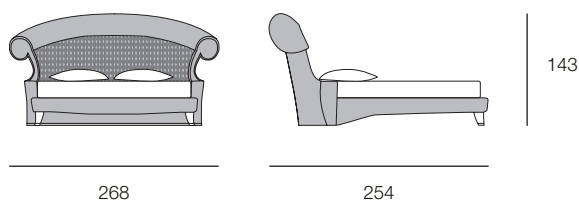

CARACTERE Bed

Designer: Roberto Serio
Year: 2014

DESCRIPTION

Caractere collection upholstered bed with embroidery section in the headboard, also available without embroidery. Wooden feet, hand-decorated, gloss polyester finish ecru matterly effect. Decorative piping in gold leather on request. Covered in leather and fabric. Gold metal details.

More wooden finishes, fabrics and leathers are available in our samples books.

DRAWINGS

measures in cm

FOR SLATTED BASE AND MATTRESS CM 180X200

FOR SLATTED BASE AND MATTRESS CM 200X200

WITH EMBROIDERY

WITHOUT EMBROIDERY