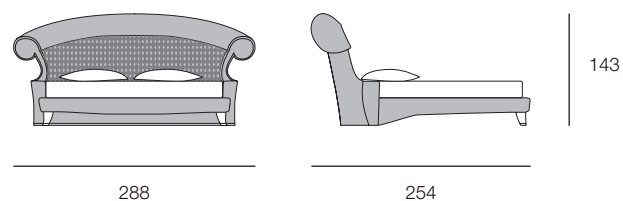

CARACTERE Bed

Designer: Roberto Serio
Year: 2014

DESCRIPTION

Caractere collection upholstered bed with embroidery section in the headboard, also available without embroidery. Wooden feet, hand-decorated, gloss polyester finish ecru matterly effect. Decorative piping in gold leather on request. Covered in leather and fabric. Gold metal details.

More wooden finishes, fabrics and leathers are available in our samples books.

DRAWINGS

measures in cm

FOR SLATTED BASE AND MATTRESS CM 180X200

FOR SLATTED BASE AND MATTRESS CM 200X200

WITH EMBROIDERY

WITHOUT EMBROIDERY