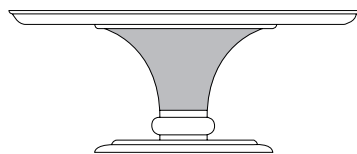

CARACTERE Round table

Designer: Roberto Serio

Year: 2013

DESCRIPTION

Caractere collection round table. Wooden structure, hand-decorated, gloss polyester finish white tamponato effect. Top in marble Calacatta Oro. Column covered with leather. Gold metal details. Available with or without lazy susan. Also available with wooden top.

More wooden finishes, marbles and leathers are available in our samples books.

DRAWINGS

measures in cm

Ø 180

78

Ø 160

78

TOP

Ø 180

Ø 160