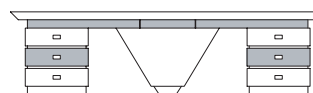

### DRAWINGS

measures in cm

300

107

78

BACK VIEW

TOP VIEW

220

105

78

BACK VIEW

TOP VIEW

WITH RIGHT SIDE TYPING SHELF

300

185

78