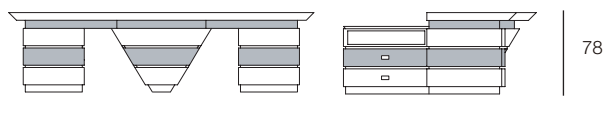

### DRAWINGS

measures in cm

300

107

78

BACK VIEW

TOP VIEW

220

105

78

BACK VIEW

TOP VIEW

WITH RIGHT SIDE TYPING SHELF

300

185

78

BACK VIEW

TOP VIEW

WITH LEFT SIDE TYPING SHELF

300

185

78

BACK VIEW

TOP VIEW