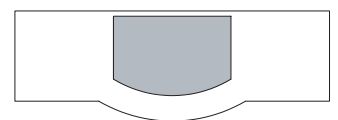

### DRAWINGS

measures in cm

300

107

78

BACK VIEW

TOP VIEW

220

105

78

BACK VIEW

TOP VIEW

WITH RIGHT SIDE TYPING SHELF

300

185

78

BACK VIEW

TOP VIEW

WITH LEFT SIDE TYPING SHELF

300

185

78

BACK VIEW

TOP VIEW