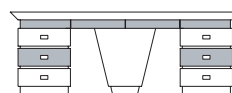

### DRAWINGS

measures in cm

300

107

78

BACK VIEW

TOP VIEW

220

105

78

BACK VIEW

TOP VIEW

WITH RIGHT SIDE TYPING SHELF

300

185

78