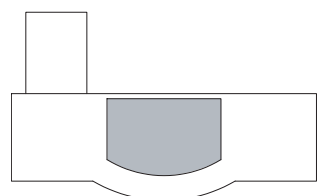

### DRAWINGS

measures in cm

300

107

78

BACK VIEW

TOP VIEW

220

105

78

BACK VIEW

TOP VIEW

WITH RIGHT SIDE TYPING SHELF

300

185

78

BACK VIEW

TOP VIEW

WITH LEFT SIDE TYPING SHELF

300

185

78

BACK VIEW

TOP VIEW