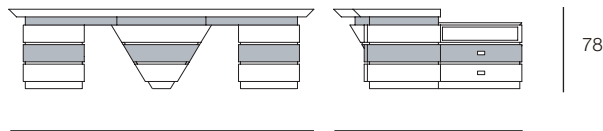

### DRAWINGS

measures in cm

300

107

78

BACK VIEW

TOP VIEW

220

105

78

BACK VIEW

TOP VIEW

WITH RIGHT SIDE TYPING SHELF

300

185

78

BACK VIEW

TOP VIEW

WITH LEFT SIDE TYPING SHELF

300

185

78

BACK VIEW

TOP VIEW