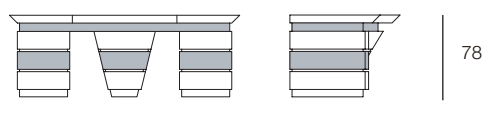

### DRAWINGS

measures in cm

300

107

78

BACK VIEW

TOP VIEW

220

105

78

BACK VIEW

TOP VIEW

WITH RIGHT SIDE TYPING SHELF

300

185

78

BACK VIEW

TOP VIEW

WITH LEFT SIDE TYPING SHELF

300

185

78

BACK VIEW

TOP VIEW