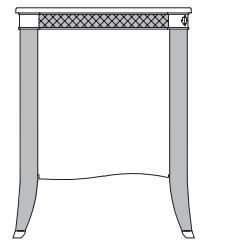

### DESCRIPTION

Caractere collection 4-door sideboard. Wooden structure, hand-decorated gloss polyester finish ecru matterly effect. Top in marble Calacatta Oro, also available with top in wood. Columns and embroidery section covered with fabric. Gold metal details. More wooden finishes, fabrics and marbles are available in our samples books.

### DRAWINGS

measures in cm

242

88

67

67