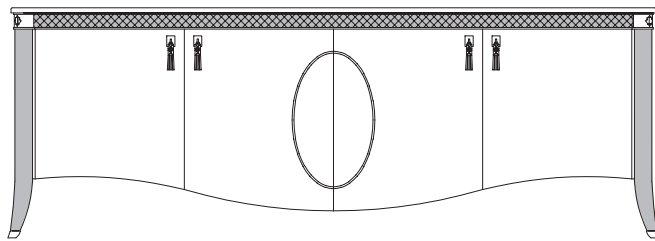

### DESCRIPTION

Caractere collection 4-door sideboard. Wooden structure, hand-decorated gloss polyester finish ecru matterly effect. Top in marble Calacatta Oro, also available with top in wood. Columns and embroidery section covered with fabric. Gold metal details. More wooden finishes, fabrics and marbles are available in our samples books.

### DRAWINGS

measures in cm

242

88

67

67