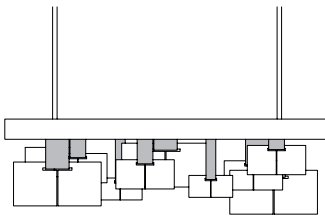

ECLIPSE Chandelier

Designer: Andrea Bonini

Year: 2018

DESCRIPTION

Eclipse collection linear chandelier. Leather application, matt gold metal details.

DRAWINGS

measures in cm

110