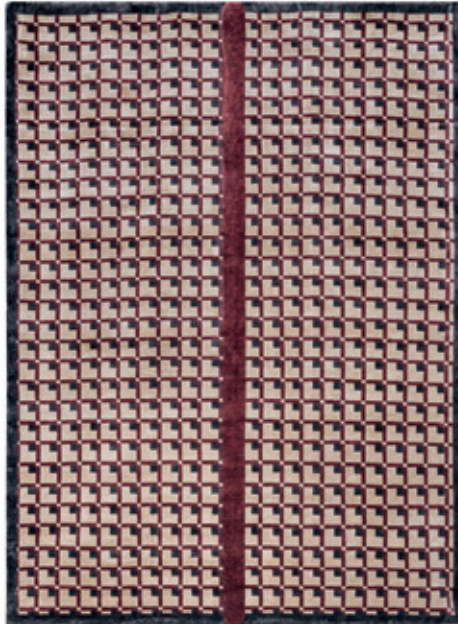

ECLIPSE Square carpet

Designer: Andrea Bonini

Year: 2018

DESCRIPTION

Eclipse collection square carpet. 100% hand-made and composed by silk. Eclipse carpets are totally hand-knotted. Release of fibers is possible due to the typical characteristic of the material and for this reason it has to be considered a value and a guarantee of the product.

350x250

(Different size available on request)