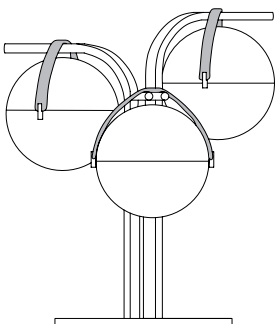

ECLIPSE Table lamp

Designer: Andrea Bonini

Year: 2018

DESCRIPTION

Eclipse collection table lamp with 3 spheres. Leather application, matt gold metal details.

DRAWINGS

measures in cm

36