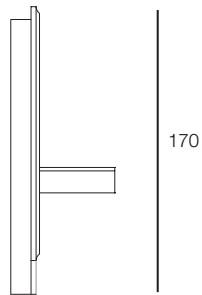

### **DESCRIPTION**

Infinity collection 4-drawer dressing table with mirror. Wooden structure, hand-decorated, gloss polyester finish dark brown briar effect. More wooden finishes are available in our samples books.

### **DRAWINGS**

measures in cm

280

170

65

65