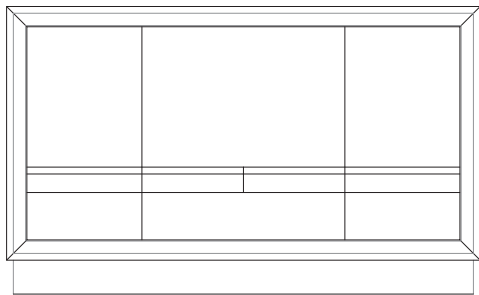

## **INFINITY** Dressing table

Designer: Turri

### **DESCRIPTION**

Infinity collection 4-drawer dressing table with mirror. Wooden structure, hand-decorated, gloss polyester finish dark brown briar effect. More wooden finishes are available in our samples books.

### **DRAWINGS**

measures in cm

280

170

65

65