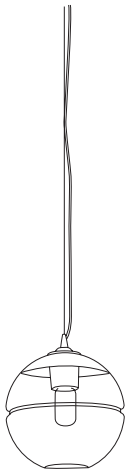

MADISON Suspension lamp

Designer: Andrea Bonini

Year: 2017

DESCRIPTION

Madison collection suspension lamp. Matt gold metal details.

DRAWINGS

measures in cm

30