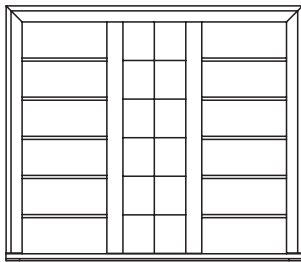

## OUVERTURE Bookcase

Designer: Turri

### DESCRIPTION

Ouverture Bookcase with 1 sliding door. Wooden structure, hand-decorated, gloss polyester finish dark brown striped effect and glaze striped effect. Chrome metal details.

More wooden finishes and leathers are available in our samples books.

### DRAWINGS

measures in cm

241

48

207