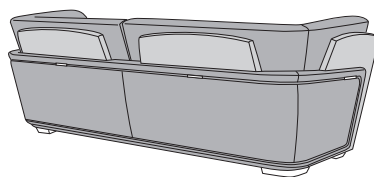

DRAWINGS

measures in cm

96

86

112

BLANCHE sofa & armchair
Customization examples

.01

back + decorative panels in indaco leather
seat and back cushions in white velvet

.02

back + seat and back cushions in brown leather
decorative panles in beige leather printed

.03

back + seat and back cushions in beige leather
decorative panles in brown leather printed