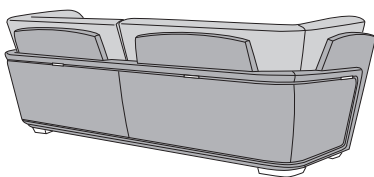

DRAWINGS

measures in cm

96

86

112

BLANCHE sofa & armchair
Customization examples

.01

back + decorative panels in indaco leather
seat and back cushions in white velvet

.02

back + seat and back cushions in brown leather
decorative panles in beige leather printed

.03

back + seat and back cushions in beige leather
decorative panles in brown leather printed