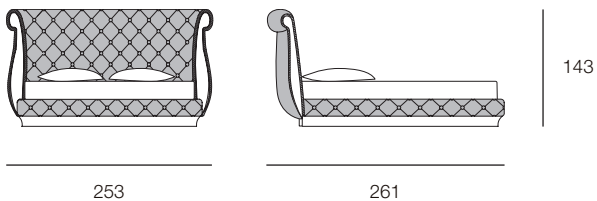

COUTURE Bed

Designer: Roberto Serio

Year: 2013

DESCRIPTION

Couture collection upholstered bed with capitonne footboard and headboard. Wooden basement, hand-decorated gloss polyester finish, beige colour. Covered in fabric, also available covered in leather. Gold metal details
More wooden finishes, fabrics and leathers are available in our samples books.

DRAWINGS

measures in cm

FOR SLATTED BASE AND MATTRESS CM 180X200

FOR SLATTED BASE AND MATTRESS CM 200X200