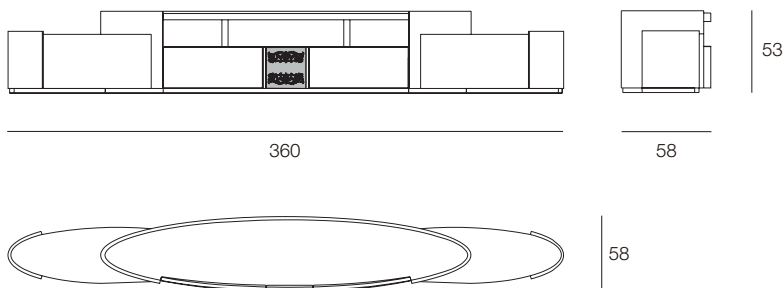

## COUTURE Tv unit

Designer: Roberto Serio

Year: 2012

### DESCRIPTION

Couture collection Tv unit with side elements. Wooden structure, hand-decorated, gloss polyester finish ecru matterly effect and dark brown striped effect. Top in marble Emperador Light, also available with wooden top. Embossed section covered with leather. Gold metal details. More wooden finishes, leathers and marbles are available in our samples books.

### DRAWINGS

measures in cm

TV UNIT WITH SIDE ELEMENTS

TV UNIT