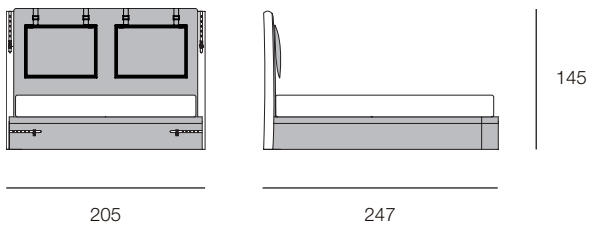

DIAMOND Bed

Designer: Giovanni Cagnato

Year: 2015

DESCRIPTION

Diamond collection Upholstered bed with fix locks on the headboard and on the basement. Wooden structure, hand-decorated, gloss polyester finish dark brown striped effect. Covered in fabric, also available covered in leather. Gold metal details. More wooden finishes, fabrics and leathers are available in our samples books.

DRAWINGS

measures in cm

FOR SLATTED BASE AND MATTRESS CM 180X200

FOR SLATTED BASE AND MATTRESS CM 200X200