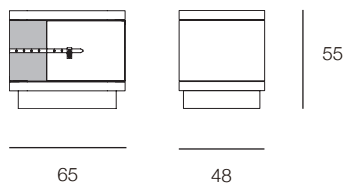

### DESCRIPTION

Diamond collection 2-drawer right and left bedside table with decorative lock handle. Wooden structure, hand-decorated, gloss polyester finish white tamponato effect. Leather application. Gold metal details. More wooden finishes and leathers are available in our samples books.

### DRAWINGS

measures in cm

LEFT BEDSIDE TABLE

RIGHT BEDSIDE TABLE