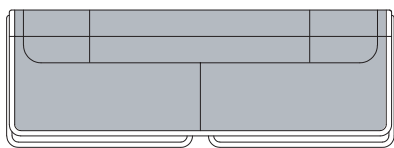

DRAWINGS

measures in cm

220