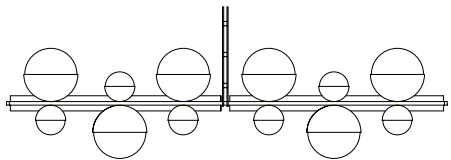

ECLIPSE Chandelier

Designer: Andrea Bonini

Year: 2018

DESCRIPTION

Eclipse collection chandelier with 12 spheres. Leather application, matt gold metal details.

DRAWINGS

measures in cm

120

ECLIPSE Chandelier

Designer: Andrea Bonini

Year: 2018

DESCRIPTION

Eclipse collection chandelier with 7 spheres. Leathe application, matt gold metal details.

DRAWINGS

measures in cm