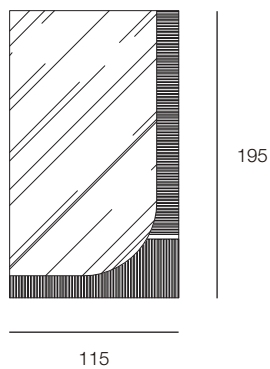

ECLIPSE rectangular mirrors

Designer: Andrea Bonini

Year: 2018

DESCRIPTION

Eclipse collection rectangular and square mirror. Wooden structure, hand-decorated, gloss polyester. Light gold metal details. More wooden finishes are available in our samples books.

DRAWINGS

measures in cm

depth 3

depth 3