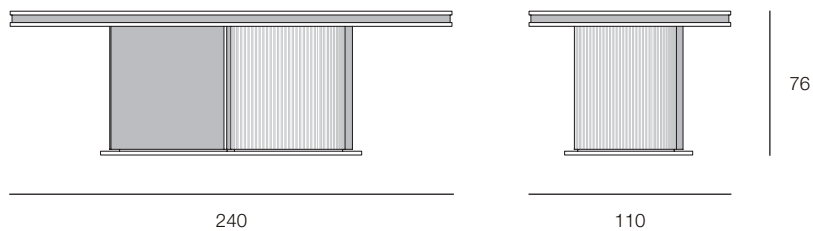

ECLIPSE Rectangular table with central basement

Designer: Andrea Bonini

Year: 2018

DESCRIPTION

Eclipse collection rectangular table with central basement. Wooden structure, hand-decorated, gloss polyester finish lead color briar effect, with metal details on top. Leather application. Light gold metal details. More wooden finishes and leathers are available in our samples books.

DRAWINGS

measures in cm

TOP