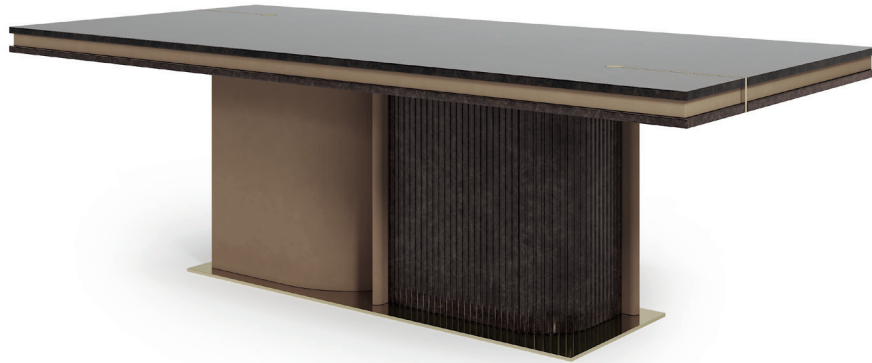

ECLIPSE Rectangular table with central basement

Designer: Andrea Bonini

Year: 2018

DESCRIPTION

Eclipse collection rectangular table with central basement. Wooden structure, hand-decorated, gloss polyester finish lead color briar effect, with metal details on top. Leather application. Light gold metal details. More wooden finishes and leathers are available in our samples books.