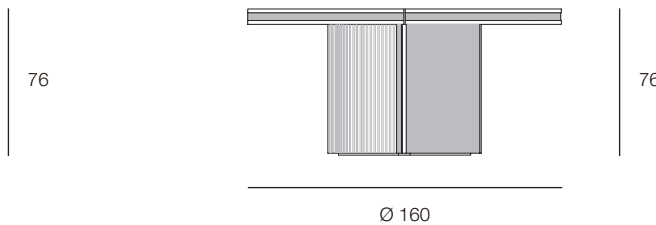

ECLIPSE Round table

Designer: Andrea Bonini

Year: 2018

DESCRIPTION

Eclipse collection round table. Wooden structure, hand-decorated, gloss polyester finish lead color briar effect. Leather application, with metal detail on top. Light gold metal details. Available with or without lazy susan. More wooden finishes and leathers are available in our samples books.

DRAWINGS

measures in cm

TOP