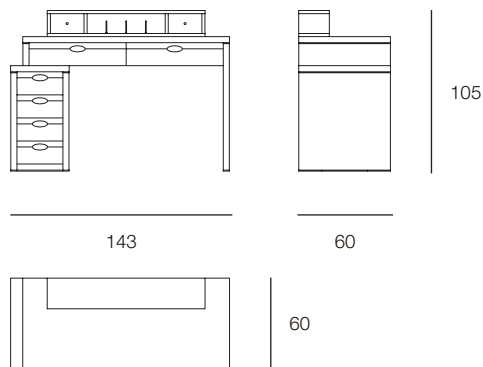

GENESIS Writing desk

Designer: Turri

DESCRIPTION

Genesis writing desk. Wooden structure, hand-decorated, gloss polyester finish ivory striped effect. Leather application. Chrome metal details. Also available without leather application. More wooden finishes and leathers are available in our samples books.

DRAWINGS

measures in cm

WITHOUT LEATHER APPLICATION

WITH LEATHER APPLICATION