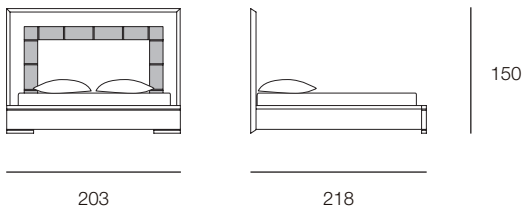

GENESIS Bed

Designer: Turri

DESCRIPTION

Genesis collection bed. Wooden headboard frame and bed frame, hand-decorated, gloss polyester finish dark brown striped effect and glaze tamponato effect. Leather application. Chrome metal details. More wooden finishes and leathers are available in our samples books.

DRAWINGS

measures in cm

FOR SLATTED BASE AND MATTRESS CM 170X200

FOR SLATTED BASE AND MATTRESS CM 200X200