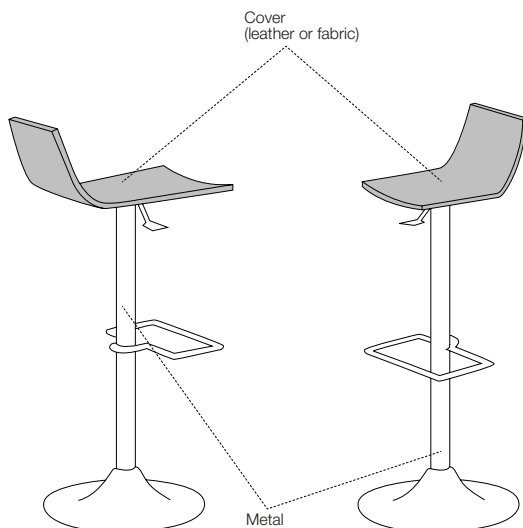

WITH ARMS

The company reserves the right to make changes to the models without notice. The information given here is based on the latest data published on the price list.