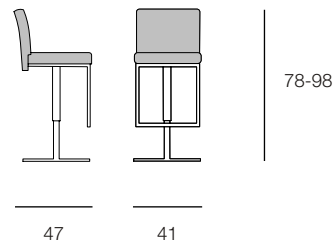

GENESIS Stools

Designer: Turri

DESCRIPTION

Stools from Genesis collection are perfect complements for kitchen and bar areas. The solid metal structure is adjustable in height. The two different model can be chosen according to different needs.

DRAWINGS

measures in cm

WITH ARMS

The company reserves the right to make changes to the models without notice. The information given here is based on the latest data published on the price list.