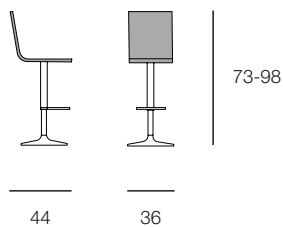

GENESIS Stools

Designer: Turri

DESCRIPTION

Stools from Genesis collection are perfect complements for kitchen and bar areas. The solid metal structure is adjustable in height. The two different model can be chosen according to different needs.

DRAWINGS

measures in cm

WITH ARMS

The company reserves the right to make changes to the models without notice. The information given here is based on the latest data published on the price list.