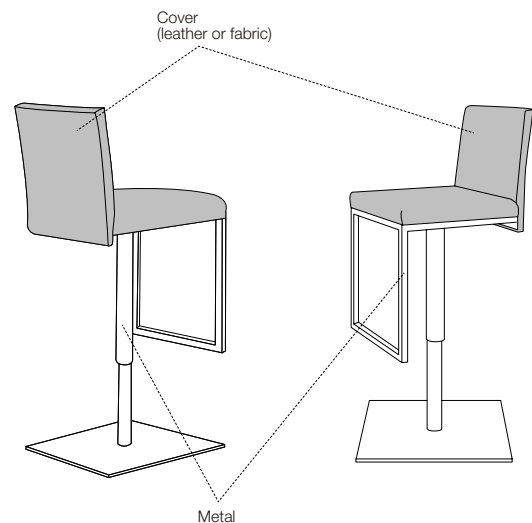

WITH ARMS

The company reserves the right to make changes to the models without notice. The information given here is based on the latest data published on the price list.