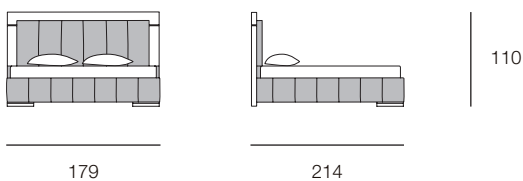

GENESIS Upholstered bed

Designer: Turri

DESCRIPTION

Genesis collection upholstered bed with wooden headboard frame. Hand-decorated, gloss polyester finish beige striped effect. Covered in fabric, also available covered in leather. Chrome metal details. More wooden finishes fabric and leather are available in our samples books.

DRAWINGS

measures in cm

FOR SLATTED BASE AND MATTRESS CM 170X200

FOR SLATTED BASE AND MATTRESS CM 200X200