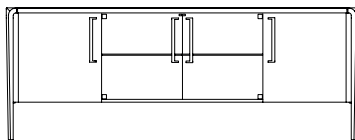

DRAWINGS

measures in cm and inch

223
87 ⁵¹/₆₄

60
23 ⁵/₈

90
35 ⁷/₁₆