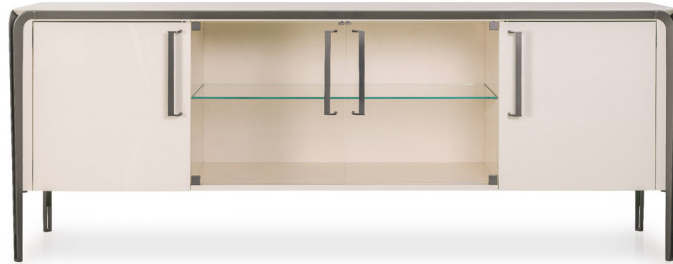

## MILANO Sideboard

Designer: SBGA | Blengini Ghirardelli  
Year: 2019

### DESCRIPTION

Milano collection sideboard with 2 wooden doors and 2 glass doors. Wooden structure, gloss polyester finish glossy white rose color lacquered. Leather application. Brushed nickel metal legs and details. More wooden finishes and leather application are available in our samples books.