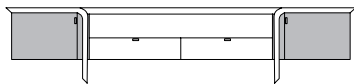

MILANO Tv unit

Designer: SBGA | Blengini Ghirardelli

Year: 2019

DESCRIPTION

Milano collection tv unit. Wooden structure, gloss polyester finish glossy dark brown color lacquered. Leather applications. Brushed nickel metal details. More wooden finishes and leather application are available in our samples books.

DRAWINGS

measures in cm and inch

233
91 ⁴⁷/₆₄

45
17 ²³/₃₂

50
19 ¹¹/₁₆

45
17 ²³/₃₂