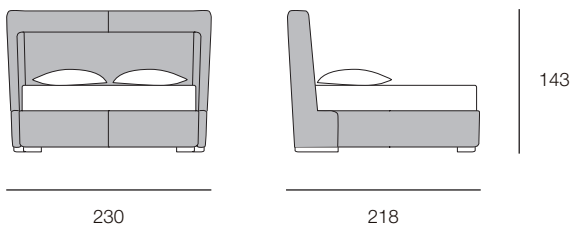

**NOIR** Bed  
Designer: Andrea Bonini  
Year: 2016

**DESCRIPTION**

Noir collection upholstered bed. Light gold metal details, also available with bronze metal details. Covered in fabric, also available covered in leather.

More fabrics and leathers are available in our samples books.

**DRAWINGS**

measures in cm

FOR SLATTED BASE AND MATTRESS CM 180X200

FOR SLATTED BASE AND MATTRESS CM 200X200