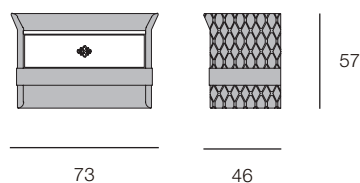

NUMERO TRE Bedside table

Designer: Roberto Serio

Year: 2014

DESCRIPTION

Numero Tre collection bedside table. Wooden structure, hand-decorated, gloss polyester finish beige striped effect and white tamponato effect. Leather application. Fully covered back, also available partially covered on the back with plain matt. Metal handle, also available with handles in leather. Also available with marble top. Gold metal details. More wooden finishes and leathers are available in our samples books.

DRAWINGS

measures in cm

WITH LEATHER HANDLES

WITH METAL HANDLES

FULLY COVERED BACK

PARTIALLY COVERED BACK