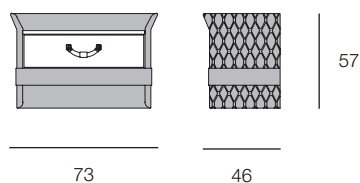

NUMERO TRE Bedside table

Designer: Roberto Serio

Year: 2014

DESCRIPTION

Numero Tre collection bedside table. Wooden structure, hand-decorated, gloss polyester finish beige striped effect and white tamponato effect. Leather application. Fully covered back, also available partially covered on the back with plain matt. Metal handle, also available with handles in leather. Also available with marble top. Gold metal details. More wooden finishes and leathers are available in our samples books.

DRAWINGS

measures in cm

WITH LEATHER HANDLES

WITH METAL HANDLES

FULLY COVERED BACK

PARTIALLY COVERED BACK