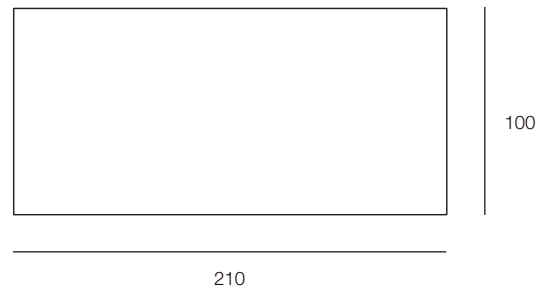

OUVERTURE Rectangular table

Designer: Turri

DRAWINGS

measures in cm

TOP