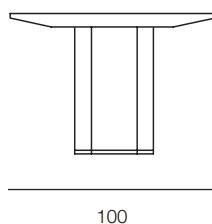

### DESCRIPTION

Overture rectangular table. Wooden structure, hand-decorated, gloss polyester finish dark brown vertical striped effect and white tamponato effect. Chrome metal details. Also available with metal inserts on top. Also available with leather application on the basement.

### DRAWINGS

measures in cm

RECTANGULAR TABLE

74

TOP

100

210

RECTANGULAR TABLE WITH METAL INSERTS ON TOP

## DRAWINGS

measures in cm

RECTANGULAR TABLE - WITH LEATHER APPLICATIONS

TOP

RECTANGULAR TABLE WITH METAL INSERTS ON TOP - WITH LEATHER APPLICATIONS

TOP