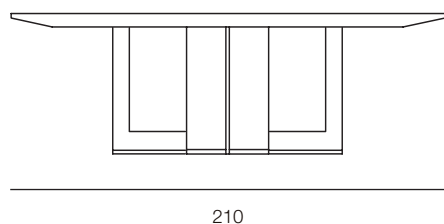

### DESCRIPTION

Overture rectangular table. Wooden structure, hand-decorated, gloss polyester finish dark brown vertical striped effect and white tamponato effect. Chrome metal details. Also available with metal inserts on top. Also available with leather application on the basement.

### DRAWINGS

measures in cm

RECTANGULAR TABLE

74

TOP

100

210

RECTANGULAR TABLE WITH METAL INSERTS ON TOP