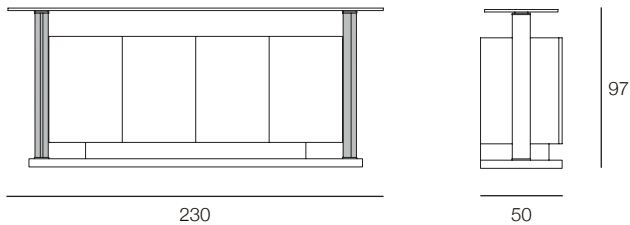

### DESCRIPTION

Ouverture collection 4-door sideboard. Wooden structure, hand-decorated gloss polyester white tamponato effect top. Also available with leather application. Chrome metal details. Oval glass top. More wooden finishes and leather are available on our samples books.

### DRAWINGS

measures in cm

WITH LEATHER APPLICATION

WITHOUT LEATHER APPLICATION