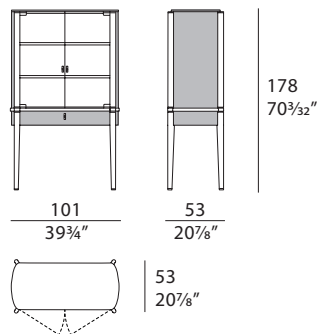

PINNACLE Vitrine

Designer: Huang Quan

Year: 2021

TECHNICAL:

Structure: MDF, solid walnut wood, walnut veneer wood particle panels and plywood. Leather application / **Compartment with doors equipment:** glass doors. Walnut veneered shelves. Lighting with lateral LED / **Drawer:** one with front covered in leather and walnut veneered inside. Leather mat at the base of the drawer / **Details:** handles and feet: metal Light Gold finish.

DRAWINGS :

measures in cm and inch

Legs, structure and shelves:
- walnut wood from our solid wood samples book

Gambe, struttura e ripiani:
- legno noce finiture come da campionario legni essenze

Details, maniglie and hinges:
- light gold metal

Dettagli, maniglie e cerniere:
- metallo light gold

Sides, top and drawer:
- covered in leather

Laterali, top e cassetto:
- rivestiti in pelle

Feet:
- light gold metal

Piedini:
- metallo light gold

Details, maniglie and hinges:
- light gold metal

Dettagli, maniglie e cerniere:
- metallo light gold

Sides, top and drawer:
- covered in leather

Laterali, top e cassetto:
- rivestiti in pelle

Doors:
- extra light crystal

Ante:
- cristallo extra chiaro

Legs, structure and shelves:
- walnut wood from our solid wood samples book

Gambe, struttura e ripiani:
- legno noce finiture come da campionario legni essenze