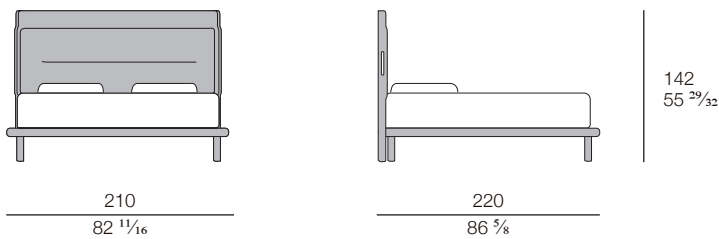

ZERO Bed

Designer: Andrea Bonini

Year: 2019

DESCRIPTION

Zero collection upholstered bed. Wooden structure. Headboard covered with leather and fabric, frame covered with leather. More fabrics and leathers are available in our samples books.

DRAWINGS

measures in cm and inch

FOR SLATTED BASE AND MATTRESS CM 180X200 - IN. 70 ⁷/₈ x 78 ³/₄

FOR SLATTED BASE AND MATTRESS CM 200X200 - IN. 78 ³/₄ x 78 ³/₄